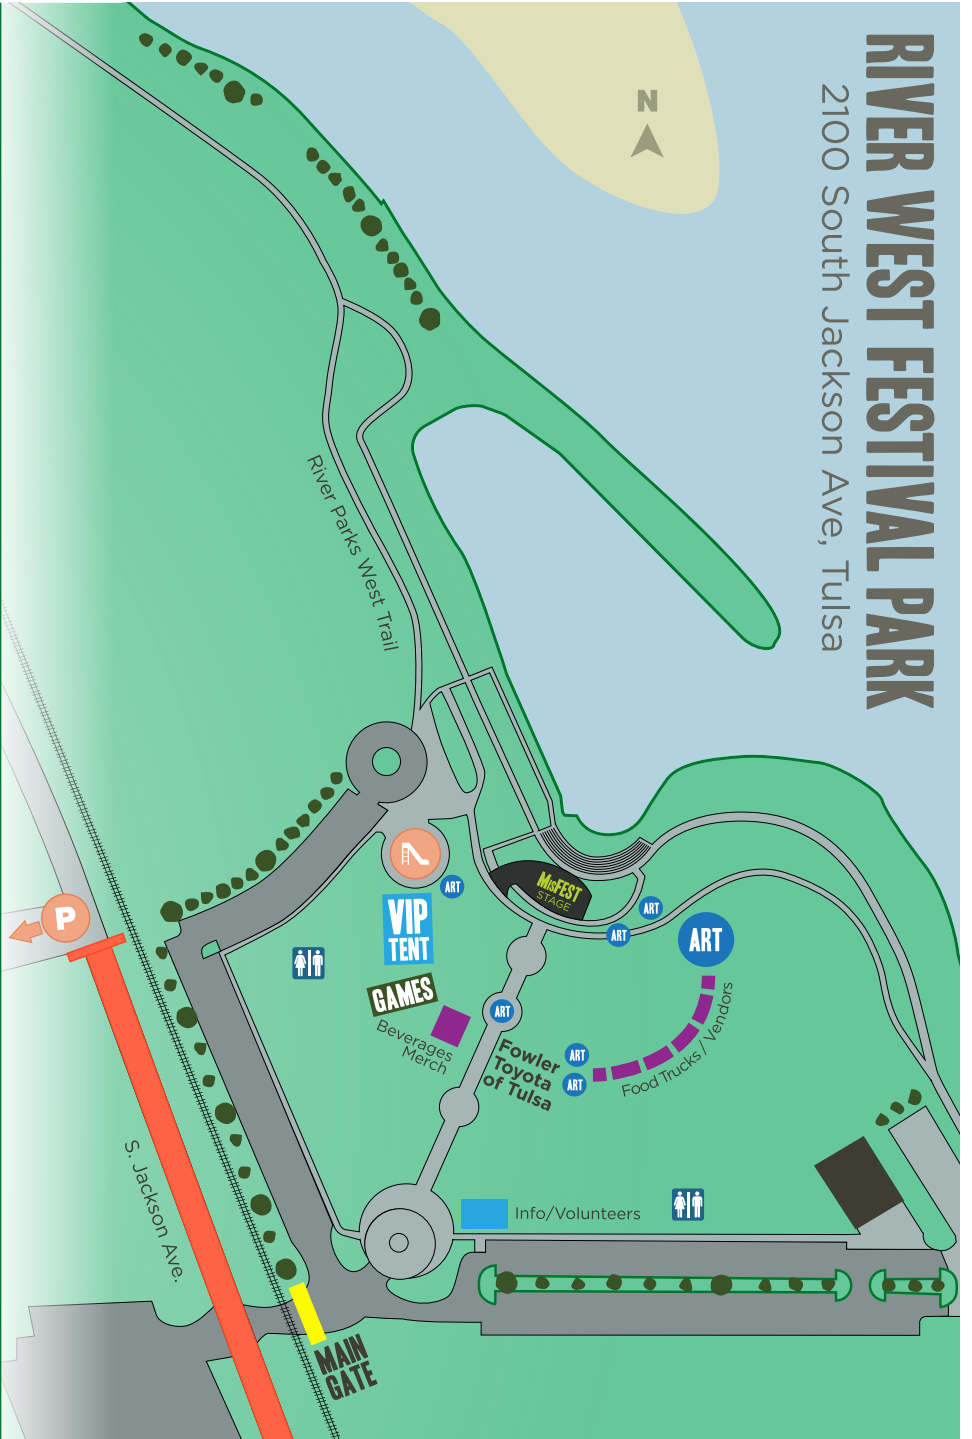

Fowler
AUTOMOTIVE
PRESENTS

MISFEST

MUSIC IS SHE AND SHE IS MUSIC
SEPT 15, 2018
TULSA, OKLAHOMA

THE SCHEDULE

GATES OPEN AT 1:00PM

2:00 PM
RACHEL BACHMAN

2:50 PM
BROTHER RABBIT

3:40 PM
LAUREN BARTH

4:45 PM
NIGHTINGALE

6:00 PM
GOLDEN ONES

7:15 PM
LINCKA

8:30 PM
FAYE MOFFETT

9:50 PM
KATIE HERZIG

MisFEST PARKING MAP

RIVER WEST FESTIVAL PARK

2100 South Jackson Ave, Tulsa