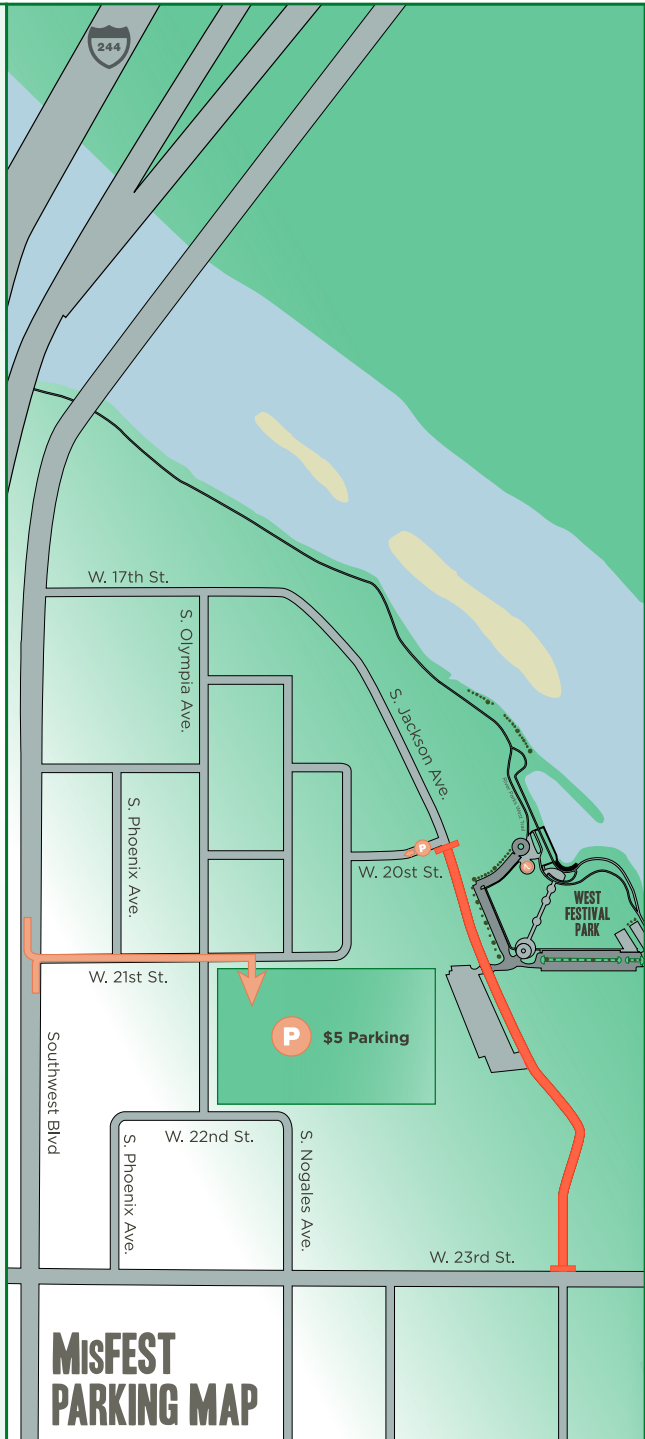

Fowler
AUTOMOTIVE
PRESENTS

MISFEST

MUSIC IS SHE AND SHE IS MUSIC
SEPT 15, 2018
TULSA, OKLAHOMA

THE SCHEDULE

GATES OPEN AT 1:00PM

2:00 PM
RACHEL BACHMAN

2:50 PM
BROTHER RABBIT

3:40 PM
LAUREN BARTH

4:45 PM
NIGHTINGALE

6:00 PM
GOLDEN ONES

7:15 PM
LINCKA

8:30 PM
FAYE MOFFETT

9:50 PM
KATIE HERZIG

MisFEST PARKING MAP

RIVER WEST FESTIVAL PARK

2100 South Jackson Ave, Tulsa