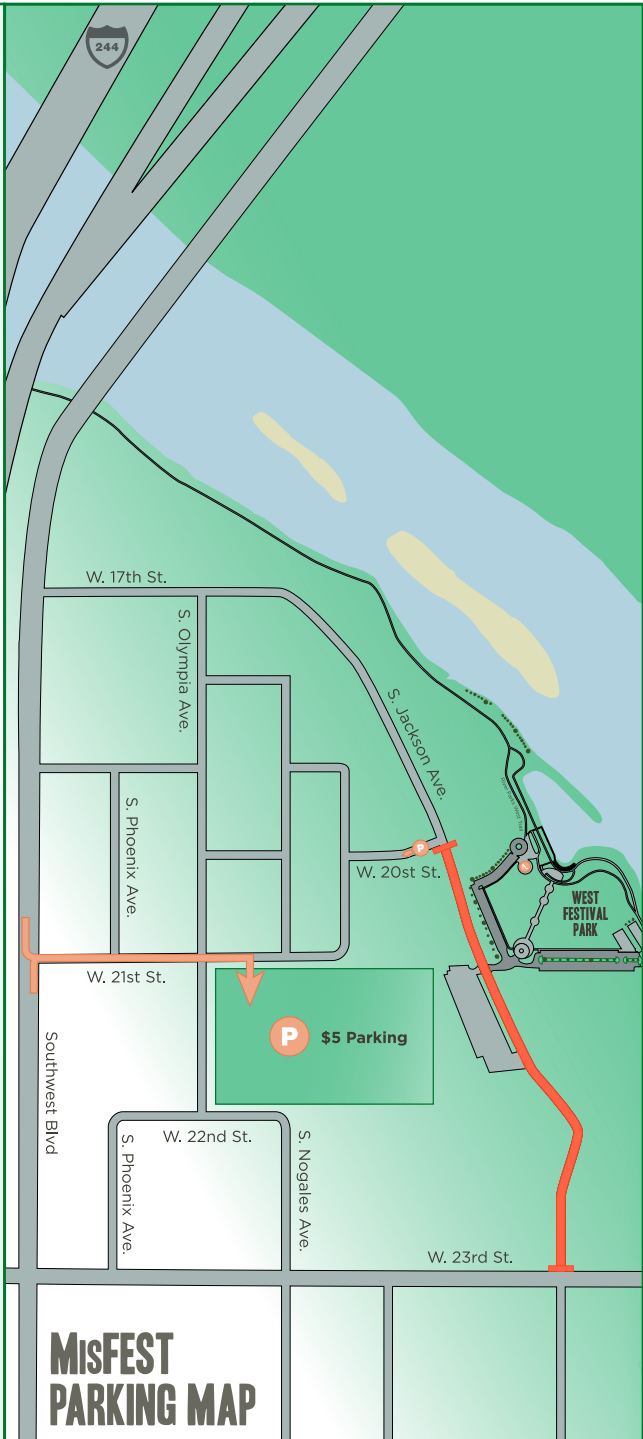

MIS MUSIC IS SHE AND SHE IS MUSIC

FEST

MAY 13, 2017
TULSA, OKLAHOMA
A SQUARE 1 PRODUCTION

THE SCHEDULE

GATES OPEN AT 1:00PM

- Annie Oakley** 2:15 PM
- 3:15 PM **Rachel La Vonne**
- Vagittarius** 4:15 PM
- 5:30 PM **Casii Stephan and The Midnight Sun**
- KALO** 6:45 PM
- 8:15 PM **Fiawna Forté**
- Branjae** 9:45 PM

MISFEST PARKING MAP

RIVER WEST FESTIVAL PARK

2100 South Jackson Ave, Tulsa